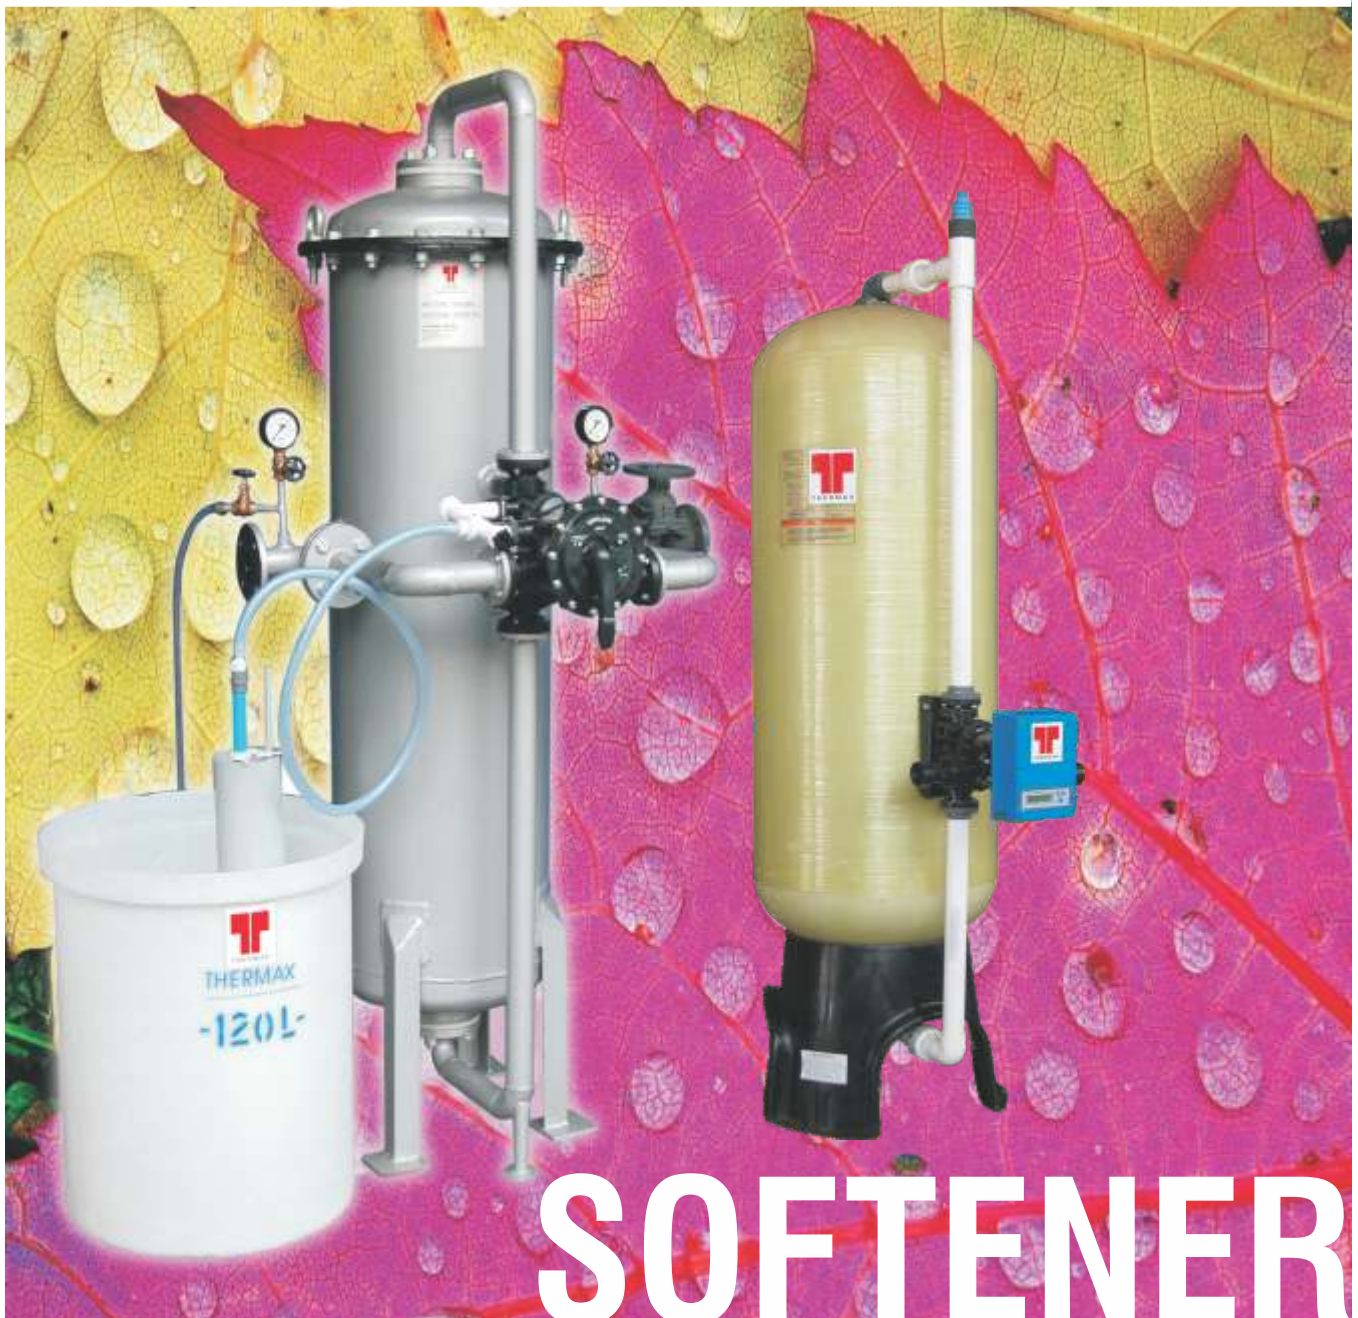

Water & Waste Solutions

SOFTENER

Compact & Flexible
Softening Systems

SOFTENER

Introduction

- Softening is a widely used Technology for reducing hardness forming ions (Ca & Mg) which precipitate & scale at very low temperatures & pressures. Softening is a reversible ion exchange process wherein the hardness forming ions are exchanged with sodium ions present in the resin group
- Thermax offers a wide range of Softening plants with versatility in flow, flexibility in resin quantities & ease in operation. Thermax is one of the largest manufacturers of the strong acid cation resin used in this process.

Operating Principle

- The raw water passes through a bed filled with small polystyrene beads known as ion exchange resins where sodium ions are exchanged for hardness forming ions. Once the resin beads are saturated with calcium and magnesium, the unit enters a regenerating cycle.
- The softener is regenerated with brine. Sodium in brine solution replaces the calcium & magnesium ions in the resin beads. Once the regeneration is over the softener is flushed of excess brine & taken back into operation.

Technical Specifications for Standard Unit

| MODEL | CAPACITY | UNIQUE FEATURES |
|-------|---|---|
| US | 0.1 m ³ /hr - 25 m ³ /hr | FRP/ GRP range available upto 42" diameter. |
| EZ | 3.5 m ³ /hr - 35 m ³ /hr | Sleek Softener range in MS with single valve operation. |
| SU | 0.3 m ³ /hr - 25 m ³ /hr | Rugged packed bed Softener in up-flow operation. |
| FLEXI | 3.5 m ³ /hr - 230 m ³ /hr | Softener range with flexibility in resin volumes. |