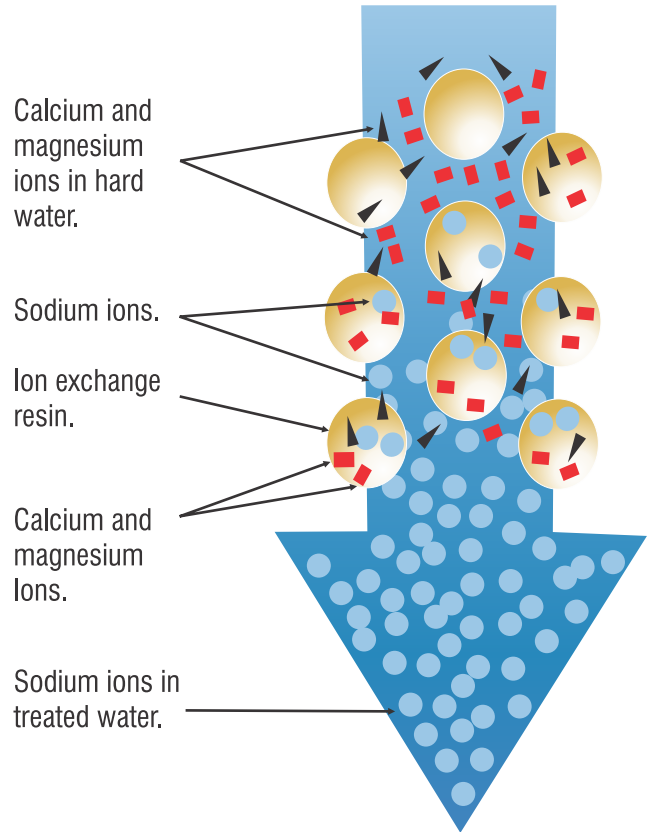

Water & Waste Solutions

SOFTENER

Compact & Flexible
Softening Systems

SOFTENER

Introduction

- Softening is a widely used Technology for reducing hardness forming ions (Ca & Mg) which precipitate & scale at very low temperatures & pressures. Softening is a reversible ion exchange process wherein the hardness forming ions are exchanged with sodium ions present in the resin group
- Thermax offers a wide range of Softening plants with versatility in flow, flexibility in resin quantities & ease in operation. Thermax is one of the largest manufacturers of the strong acid cation resin used in this process.

Operating Principle

- The raw water passes through a bed filled with small polystyrene beads known as ion exchange resins where sodium ions are exchanged for hardness forming ions. Once the resin beads are saturated with calcium and magnesium, the unit enters a regenerating cycle.
- The softener is regenerated with brine. Sodium in brine solution replaces the calcium & magnesium ions in the resin beads. Once the regeneration is over the softener is flushed of excess brine & taken back into operation.

Technical Specifications for Standard Unit

| MODEL | CAPACITY | UNIQUE FEATURES |
|-------|---|---|
| US | 0.1 m ³ /hr - 25 m ³ /hr | FRP/ GRP range available upto 42" diameter. |
| EZ | 3.5 m ³ /hr - 35 m ³ /hr | Sleek Softener range in MS with single valve operation. |
| SU | 0.3 m ³ /hr - 25 m ³ /hr | Rugged packed bed Softener in up-flow operation. |
| FLEXI | 3.5 m ³ /hr - 230 m ³ /hr | Softener range with flexibility in resin volumes. |